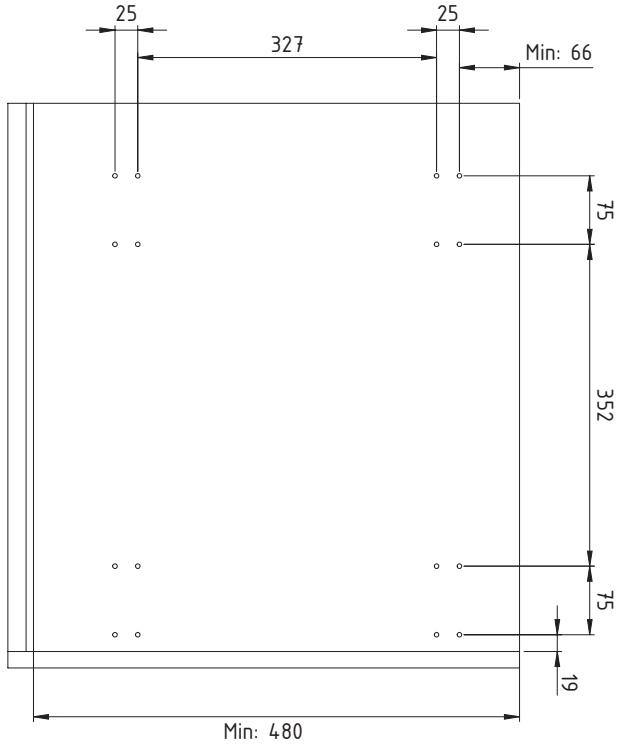

- 2 RAFLI RAYLI ALÜMİNYUM AYAKKABILIK MONTAJ ŞEMASI (SAĞ)
- ALUMINIUM SHOE HOLDER WITH 2 SHELVES MOUNTING INSTRUCTIONS (RIGHT)

STARAX®

A-1