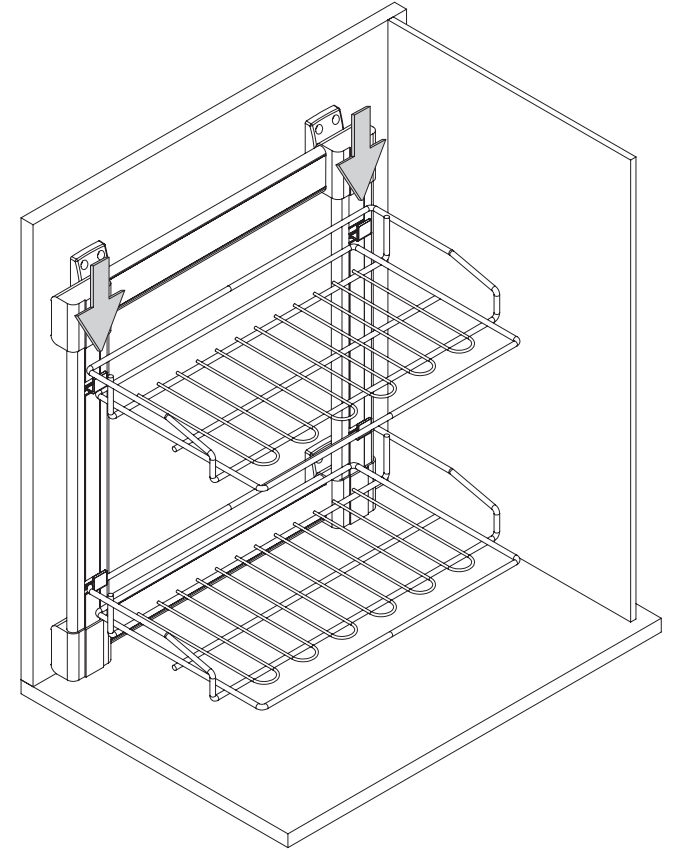

- 2 RAFLI RAYLI ALÜMİNYUM AYAKKABILIK MONTAJ ŞEMASI (SOL)
- ALUMINIUM SHOE HOLDER WITH 2 SHELVES MOUNTING INSTRUCTIONS (LEFT)

STARAX®

A-1

A-2

A-3

- 2 RAFLI RAYLI ALÜMİNYUM AYAKKABILIK MONTAJ ŞEMASI (SAĞ)
- ALUMINIUM SHOE HOLDER WITH 2 SHELVES MOUNTING INSTRUCTIONS (RIGHT)

STARAX®

A-1

A-2

A-3