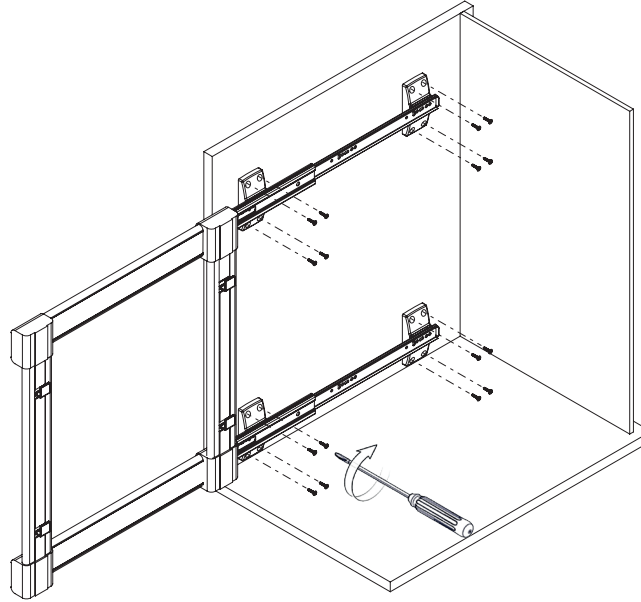

- 2 RAFLI RAYLI ALÜMİNYUM AYAKKABILIK MONTAJ ŞEMASI (SOL)
- ALUMINIUM SHOE HOLDER WITH 2 SHELVES MOUNTING INSTRUCTIONS (LEFT)

STARAX®

A-1

A-2

A-3

- 2 RAFLI RAYLI ALÜMİNYUM AYAKKABILIK MONTAJ ŞEMASI (SAĞ)
- ALUMINIUM SHOE HOLDER WITH 2 SHELVES MOUNTING INSTRUCTIONS (RIGHT)