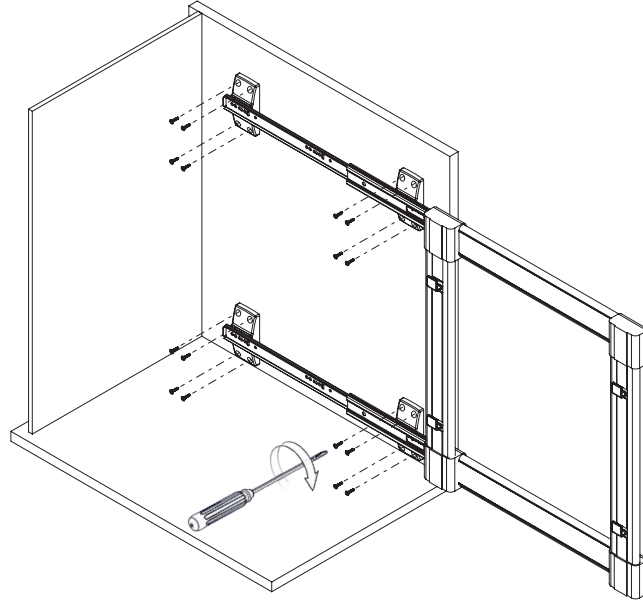

- 2 RAFLI RAYLI ALÜMİNYUM AYAKKABILIK MONTAJ ŞEMASI (SAĞ)
- ALUMINIUM SHOE HOLDER WITH 2 SHELVES MOUNTING INSTRUCTIONS (RIGHT)

STARAX®

A-1

A-2

A-3