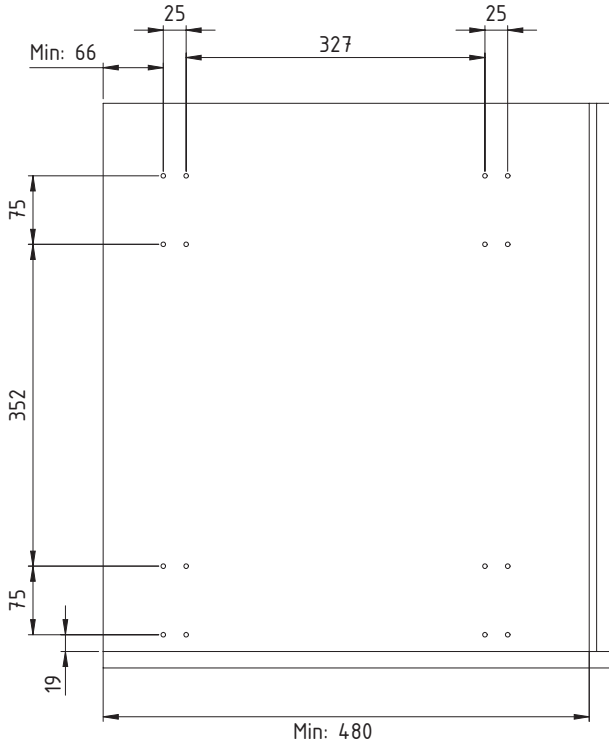

- 2 RAFLI RAYLI ALÜMİNYUM AYAKKABILIK MONTAJ ŞEMASI (SOL)
- ALUMINIUM SHOE HOLDER WITH 2 SHELVES MOUNTING INSTRUCTIONS (LEFT)

STARAX®

A-1

A-2

A-3

- 2 RAFLI RAYLI ALÜMİNYUM AYAKKABILIK MONTAJ ŞEMASI (SAĞ)
- ALUMINIUM SHOE HOLDER WITH 2 SHELVES MOUNTING INSTRUCTIONS (RIGHT)

STARAX®

A-1

A-2

A-3